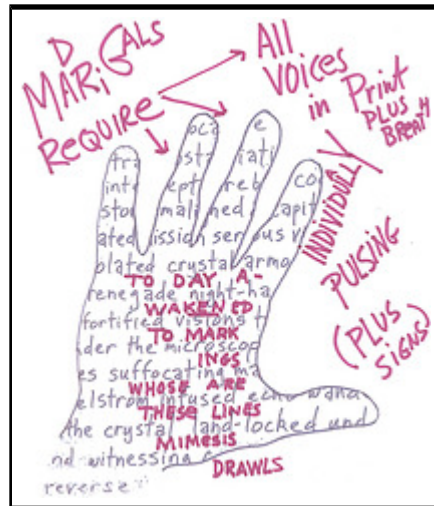

sheila murphy & andrew topel

sheila murphy & andrew topel
Originally uploaded by jim leftwich.

POSTED BY JIM LEFTWICH AT 5:46 PM 0 COMMENTS

european free improv
restructures
writing systems
osu rare books & manuscripts
the sackner archive
situationist international
dada
sztuka-fabryka
eclipse books
ron silliman
electronic poetry center
other minds
penn sound
grey lodge
alchemy
electronic book review
eliterature vol. 1
jim andrews
vispoets
tom taylor
scott macleod
john m. bennett
jukka-pekka kervinen
peter ganick
marco giovenale
mgbon
luc fierens
thierry tillier
anna christina
claudio parentela
slobodan skerovic
neoisms
david baptiste chirot
pierpaolo limongelli
ruud janssen