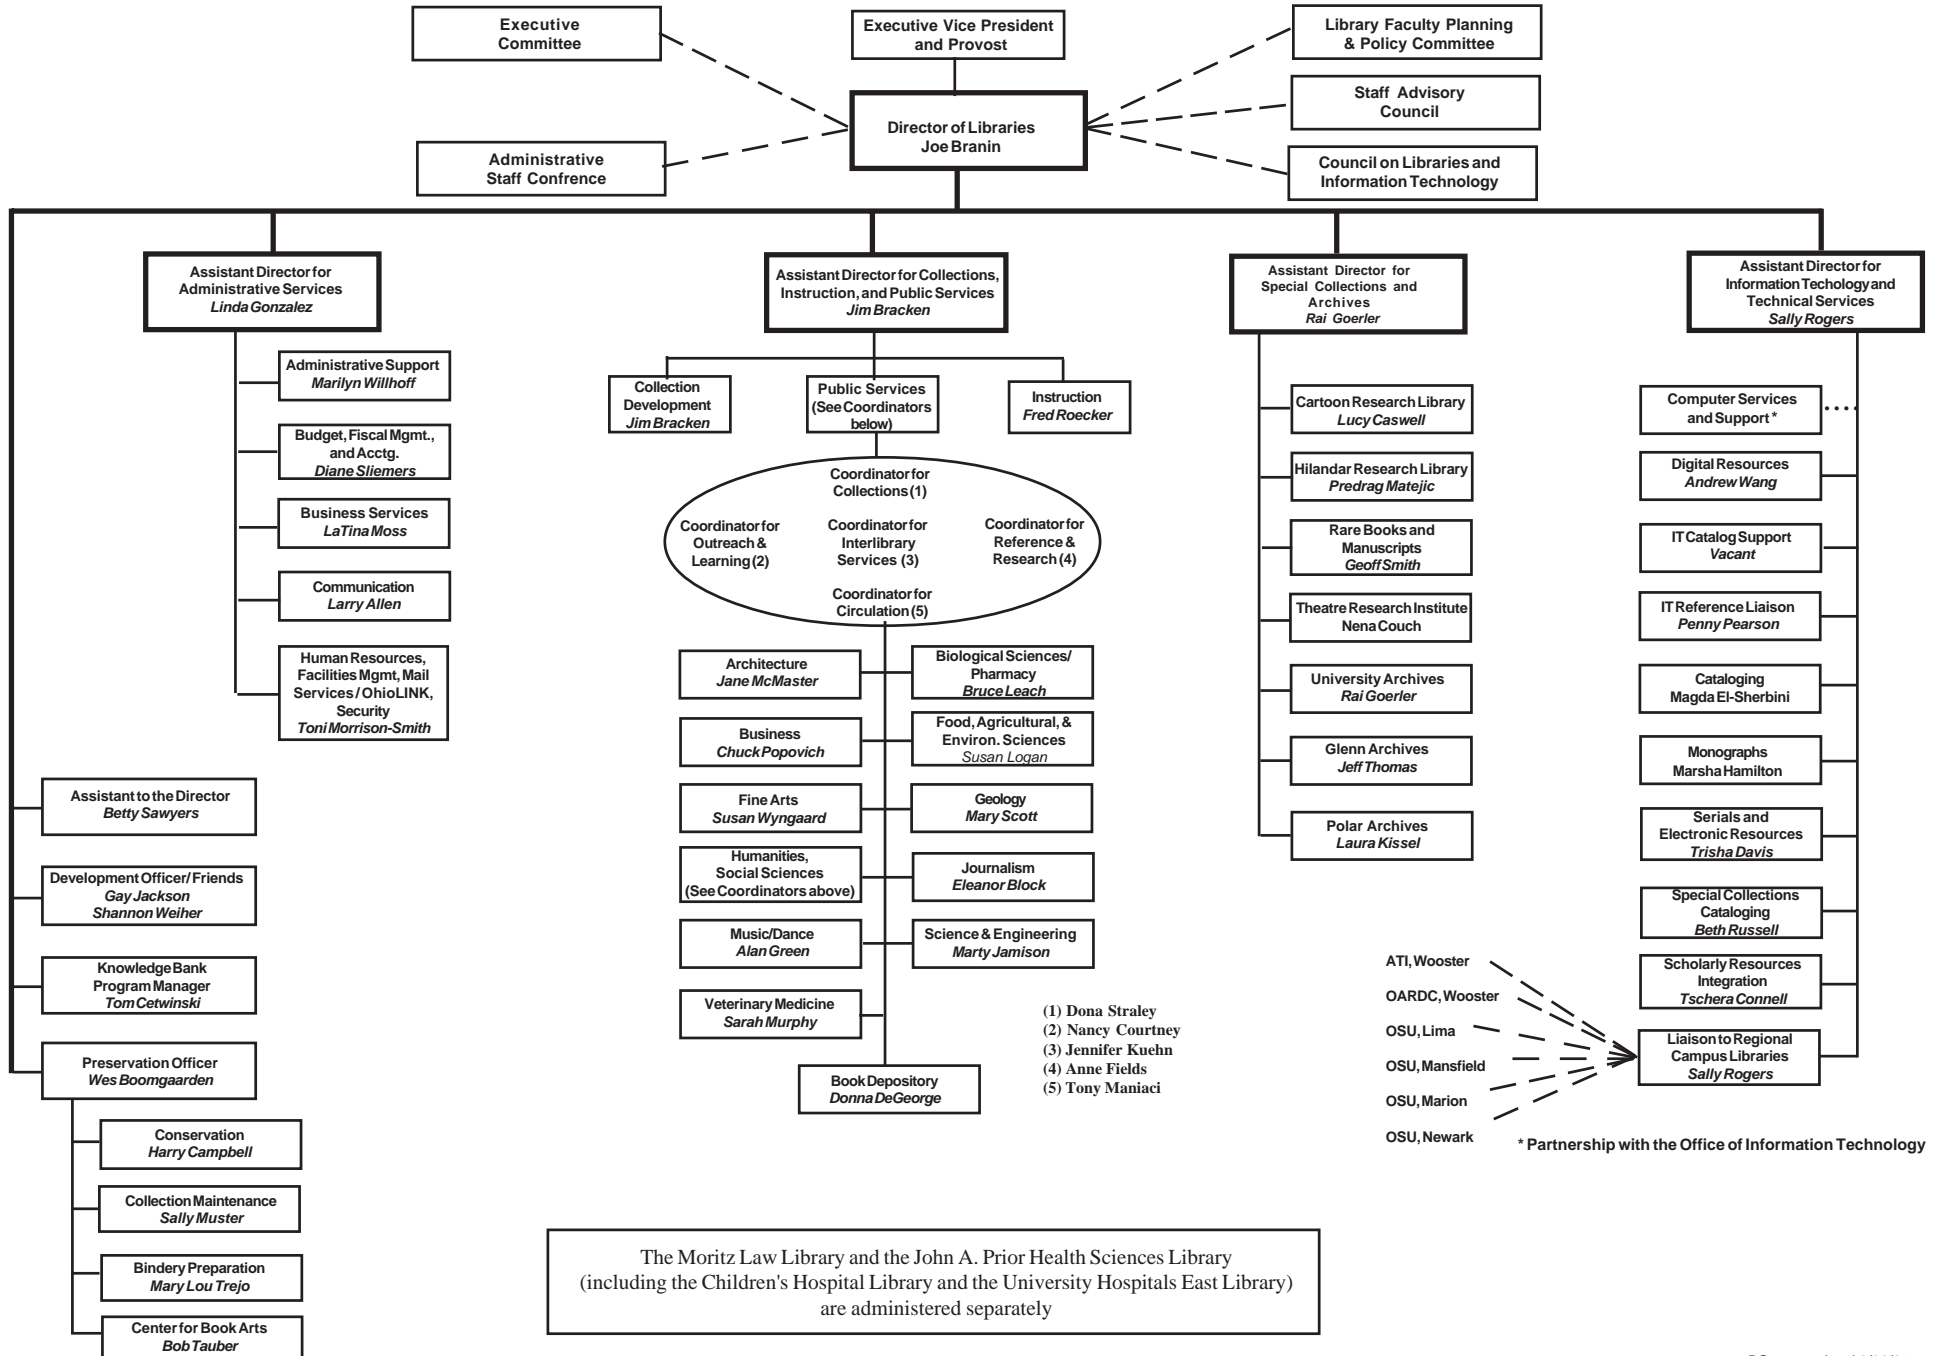

# The Ohio State University Libraries Organizational Chart

- (1) Dona Straley
- (2) Nancy Courtney
- (3) Jennifer Kuehn
- (4) Anne Fields
- (5) Tony Maniaci

\* Partnership with the Office of Information Technology